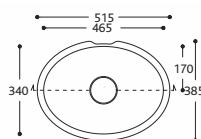

## Bathroom Sinks and Basins

PURITY / PEACE / RELAX

**PURITY 7210**

**PURITY 7220**

**PEACE 7610**

**RELAX 7310**

**RELAX 7320**

**RELAX 7330**