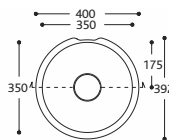

## Bathroom Sinks and Basins

PURITY / PEACE / RELAX

**PURITY 7210**

**PURITY 7220**

**PEACE 7610**

**RELAX 7310**

**RELAX 7320**

**RELAX 7330**