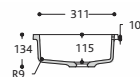

## Bathroom Sinks and Basins

CARE / QUIET

**CARE 5510**

**CARE 5310**

**QUIET 7110**

**QUIET 7120**

TO TALK TO ONE OF THE EXPERIENCED TEAM OF SOLID SURFACE PROFESSIONALS

T. 0121 561 4555 / E. sales@vhsurfaces.com