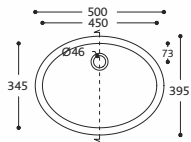

## Bathroom Sinks and Basins

CARE / QUIET

**CARE 5510**

**CARE 5310**

**QUIET 7110**

**QUIET 7120**

TO TALK TO ONE OF THE EXPERIENCED TEAM OF SOLID SURFACE PROFESSIONALS

T. 0121 561 4555 / E. sales@vhsurfaces.com