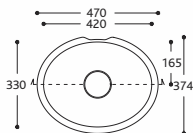

## Bathroom Sinks and Basins

PURITY / PEACE / RELAX

**PURITY 7210**

**PURITY 7220**

**PEACE 7610**

**RELAX 7310**

**RELAX 7320**

**RELAX 7330**