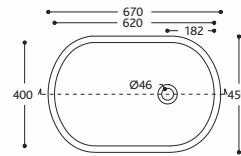

## Bathroom Sinks and Basins

CARE / QUIET

**CARE 5510**

**CARE 5310**

**QUIET 7110**

**QUIET 7120**

TO TALK TO ONE OF THE EXPERIENCED TEAM OF SOLID SURFACE PROFESSIONALS

T. 0121 561 4555 / E. sales@vhsurfaces.com