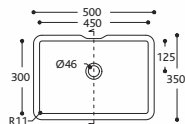

## Bathroom Sinks and Basins

CARE / QUIET

**CARE 5510**

**CARE 5310**

**QUIET 7110**

**QUIET 7120**

TO TALK TO ONE OF THE EXPERIENCED TEAM OF SOLID SURFACE PROFESSIONALS

T. 0121 561 4555 / E. sales@vhsurfaces.com