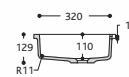

## Bathroom Sinks and Basins

CARE / QUIET

**CARE 5510**

**CARE 5310**

**QUIET 7110**

**QUIET 7120**

TO TALK TO ONE OF THE EXPERIENCED TEAM OF SOLID SURFACE PROFESSIONALS

T. 0121 561 4555 / E. sales@vhsurfaces.com