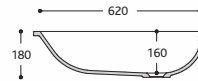

## Bathroom Sinks and Basins

CARE / QUIET

**CARE 5510**

**CARE 5310**

**QUIET 7110**

**QUIET 7120**

TO TALK TO ONE OF THE EXPERIENCED TEAM OF SOLID SURFACE PROFESSIONALS

T. 0121 561 4555 / E. sales@vhsurfaces.com