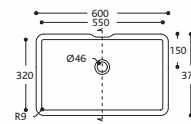

## Bathroom Sinks and Basins

CARE / QUIET

**CARE 5510**

**CARE 5310**

**QUIET 7110**

**QUIET 7120**

TO TALK TO ONE OF THE EXPERIENCED TEAM OF SOLID SURFACE PROFESSIONALS

T. 0121 561 4555 / E. sales@vhsurfaces.com