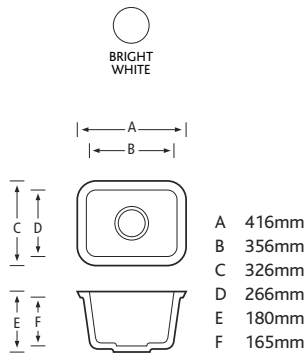

Sinks and Bowls

CAST

A1181

TO TALK TO ONE OF THE EXPERIENCED TEAM OF SOLID SURFACE PROFESSIONALS

T. 0121 561 4555 / E. sales@vhsurfaces.com