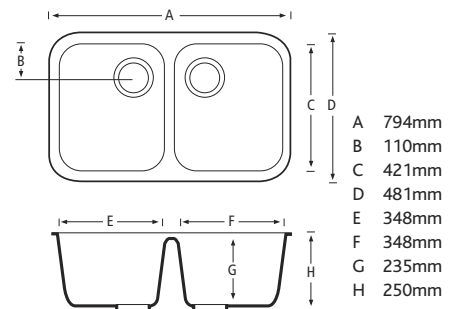

Sinks and Bowls

CAST

TO TALK TO ONE OF THE EXPERIENCED TEAM OF SOLID SURFACE PROFESSIONALS

T. 0121 561 4555 / E. sales@vhsurfaces.com