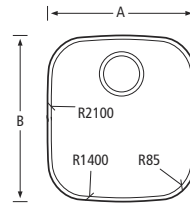

### STAINLESS STEEL BASES

**CTK0162**

A 162mm  
B 300mm  
C 95mm

**CTK0375**

A 375mm  
B 420mm  
C 150mm

**CTK0332**

A 332mm  
B 418mm  
C 150mm

**CTK0400**