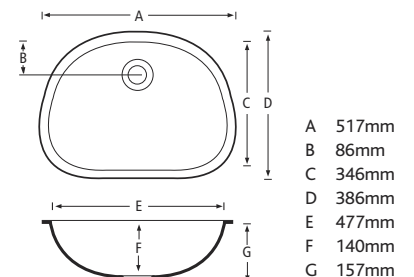

TO TALK TO ONE OF THE EXPERIENCED TEAM OF SOLID SURFACE PROFESSIONALS

T. 0121 561 4555 / E. sales@vhsurfaces.com