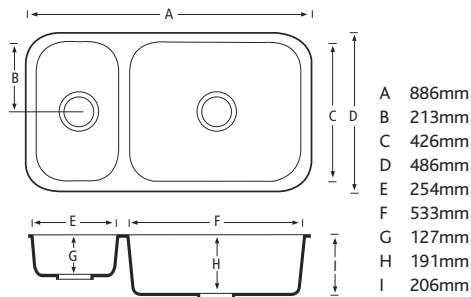

Sinks and Bowls

CAST

A2311

TO TALK TO ONE OF THE EXPERIENCED TEAM OF SOLID SURFACE PROFESSIONALS

T. 0121 561 4555 / E. sales@vhsurfaces.com