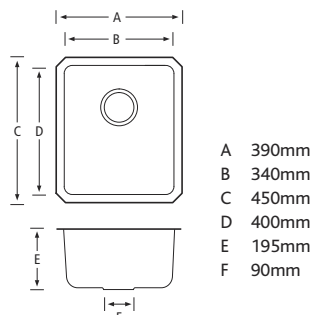

Sinks and Bowls

STAINLESS STEEL BASES / STAINLESS STEEL UNDERMOUNT

TWISS

TO TALK TO ONE OF THE EXPERIENCED TEAM OF SOLID SURFACE PROFESSIONALS

T. 0121 561 4555 / E. sales@vhsurfaces.com