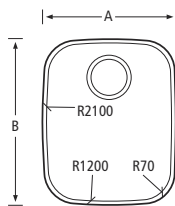

### STAINLESS STEEL BASES

**CTK0162**

A 162mm  
B 300mm  
C 95mm

**CTK0375**

A 375mm  
B 420mm  
C 150mm

**CTK0332**

A 332mm  
B 418mm  
C 150mm

**CTK0400**