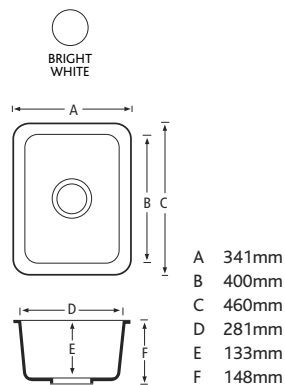

Sinks and Bowls

CAST

A1232

TO TALK TO ONE OF THE EXPERIENCED TEAM OF SOLID SURFACE PROFESSIONALS

T. 0121 561 4555 / E. sales@vhsurfaces.com