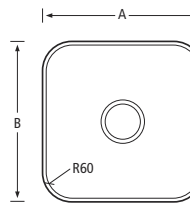

### STAINLESS STEEL BASES

**CTK0162**

A 162mm  
B 300mm  
C 95mm

**CTK0375**

A 375mm  
B 420mm  
C 150mm

**CTK0332**

A 332mm  
B 418mm  
C 150mm

**CTK0400**