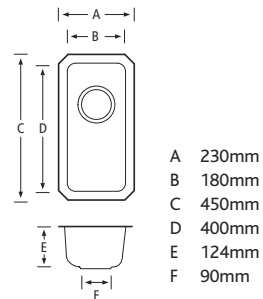

Sinks and Bowls

STAINLESS STEEL BASES / STAINLESS STEEL UNDERMOUNT

WEAVER

TO TALK TO ONE OF THE EXPERIENCED TEAM OF SOLID SURFACE PROFESSIONALS

T. 0121 561 4555 / E. sales@vhsurfaces.com