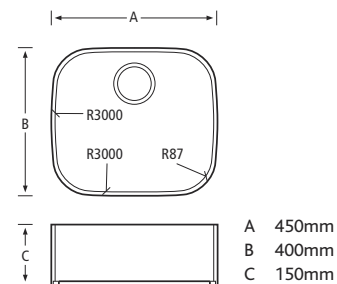

Sinks and Bowls

STAINLESS STEEL BASES

CTK0550

TO TALK TO ONE OF THE EXPERIENCED TEAM OF SOLID SURFACE PROFESSIONALS

T. 0121 561 4555 / E. sales@vhsurfaces.com