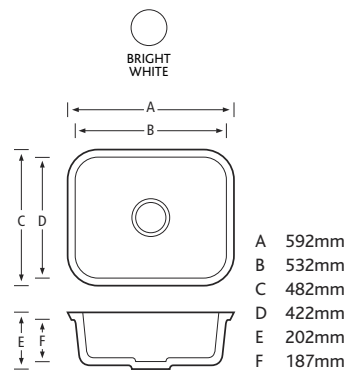

TO TALK TO ONE OF THE EXPERIENCED TEAM OF SOLID SURFACE PROFESSIONALS

T. 0121 561 4555 / E. sales@vhsurfaces.com