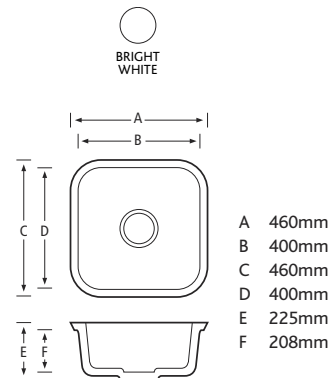

Sinks and Bowls

CAST

TO TALK TO ONE OF THE EXPERIENCED TEAM OF SOLID SURFACE PROFESSIONALS

T. 0121 561 4555 / E. sales@vhsurfaces.com