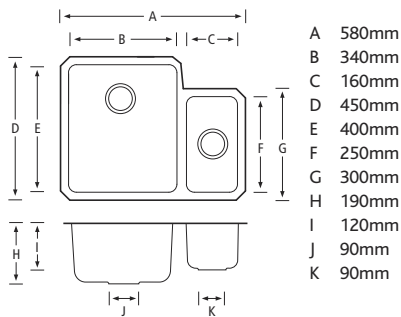

BRETT

●
STAINLESS
STEEL