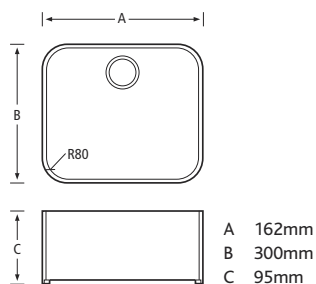

Sinks and Bowls

STAINLESS STEEL BASES

TK0199

TO TALK TO ONE OF THE EXPERIENCED TEAM OF SOLID SURFACE PROFESSIONALS

T. 0121 561 4555 / E. sales@vhsurfaces.com