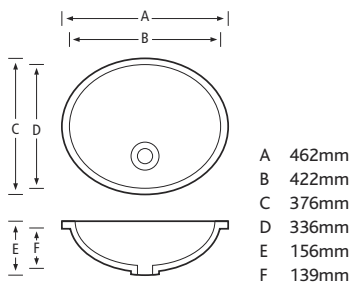

Sinks and Bowls

CAST

A3211

TO TALK TO ONE OF THE EXPERIENCED TEAM OF SOLID SURFACE PROFESSIONALS

T. 0121 561 4555 / E. sales@vhsurfaces.com